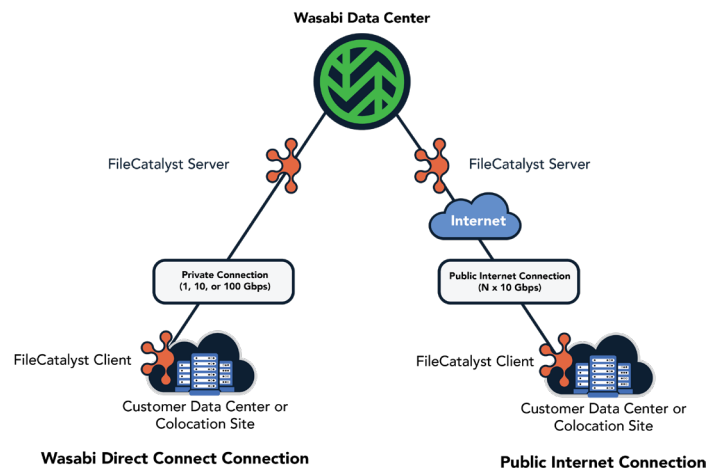

cost-effective to scale. With Wasabi, there are no confusing cloud storage tiers to decipher and no complicated fee structures to decode.

Engineered for extreme data integrity and security, Wasabi provides eleven 9s object durability and supports configurable data immutability to protect against accidental deletions, ransomware, and viruses, and to ensure regulatory compliance.

Versatile Solution Supports Diverse Use Cases

Wasabi hot cloud storage, coupled with FileCatalyst accelerated file transfer technology, is ideal for a wide range of applications including:

- Fast, low-cost primary storage for on-premises workloads and application data
- Cost-effective secondary storage with accelerated transfer speeds for backup and data migration initiatives
- Affordable and reliable archival storage for compliance and long-term data retention

With FileCatalyst you can transfer files in and out of Wasabi at up to 10 Gbps over the public internet or a Wasabi Direct Connect connection.

Next Steps

- **CONTACT WASABI TODAY.** Learn more about our price, performance and protection benefits.
- **TRY WASABI FOR FREE.** Get up to 1 TB for 30 days.

ABOUT WASABI

Wasabi is the hot cloud storage company delivering disruptive storage technology that is 1/5th the price of Amazon S3 and faster than the competition, with no fees for egress or API requests. Unlike first generation cloud vendors, Wasabi focuses solely on providing the world's best cloud storage platform. Created by Carbonite co-founders and cloud storage pioneers David Friend and Jeff Flowers, Wasabi is on a mission to commoditize the storage industry. Wasabi is a privately held company based in Boston, MA.

©2019 Wasabi Technologies, Inc. All rights reserved. WASABI and the WASABI Logo are trademarks of Wasabi Technologies, Inc. and may not be used without permission of Wasabi Technologies, Inc. All other brand names mentioned herein are for identification purposes only and may be the trademarks of their respective holder(s).

Tel **1-844-WASABI-1**
Email **info@wasabi.com**

wasabi
hot cloud storage
www.wasabi.com