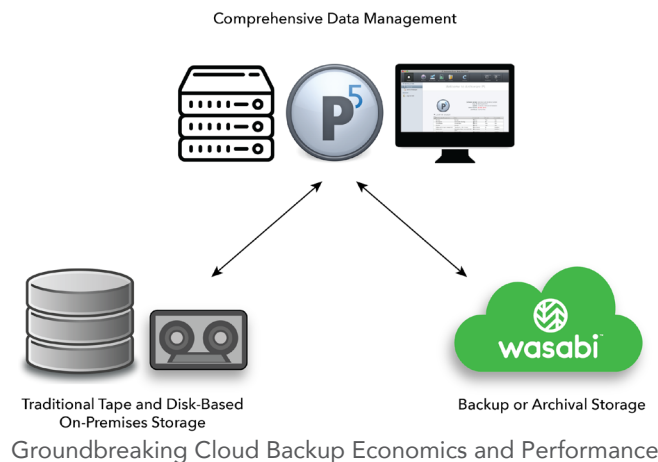

You can use P5 Backup and P5 Archive to rapidly copy or move data to Wasabi for durable protection at the lowest-possible cost. Unlike LTO tape and other cloud services used by media organizations for backup and archive, Wasabi provides immediate access to content for rapid restoration.

P5 integrates seamlessly with existing on-premises storage environments (e.g. DAS, NAS, SAN) helping protect and extend previous investments. A friendly browser-based administrative interface with step-by-step guidance makes it easy to manage data throughout the life cycle. A modular product portfolio and scalable licensing model ensure superior economics and flexibility.

Versatile Solution Supports Many Use Cases

With Archiware P5, you can use economical and fast Wasabi hot cloud storage for a variety of purposes including:

- Secondary storage for backup and disaster recovery in the cloud
- Active archival storage with rapid retrieval
- Transitional and primary storage for cloud migration initiatives and content sharing

Next Steps

- **CONTACT WASABI TODAY.** Learn more about how Wasabi and Archiware can help you protect your valuable video content and application data.
- **TRY WASABI FOR FREE.** Get up to 1 TB for 30 days.
- **LEARN MORE ABOUT ARCHIWARE P5.** Visit <http://p5.archiware.com> and download the free, 30-day trial under <http://p5.archiware.com/download>.
- **CONTACT ARCHIWARE.** For product inquiries, please contact Archiware at sales@archiware.com.

ABOUT WASABI

Wasabi is the hot cloud storage company delivering low-cost, fast, and reliable cloud storage. Wasabi is 80% cheaper and 6x faster than Amazon S3, with 100% data immutability protection and no data egress fees. Created by Carbonite co-founders and cloud storage pioneers David Friend and Jeff Flowers, Wasabi is on a mission to commoditize the storage industry. Wasabi is a privately held company based in Boston, MA.

©2018 Wasabi Technologies, Inc. All rights reserved. WASABI and the WASABI Logo are trademarks of Wasabi Technologies, Inc. and may not be used without permission of Wasabi Technologies, Inc. All other brand names mentioned herein are for identification purposes only and may be the trademarks of their respective holder(s).

Tel **1-844-WASABI-1**
Email **info@wasabi.com**

wasabi™
hot cloud storage
www.wasabi.com